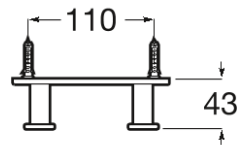

FEATURES

Double robe hook.

Finish: Chrome

Fixing kit: Included

Installation options: Only with screws

Installation type: Wall-mounted

Material: Metal