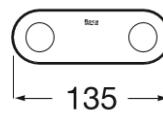

HOTELS

Round - Double robe hook

DIMENSIONS

Length	135 mm
Width	43 mm
Height	45 mm

COLOURS AND FINISHES

TECHNICAL DRAWINGS

FEATURES

Double robe hook.